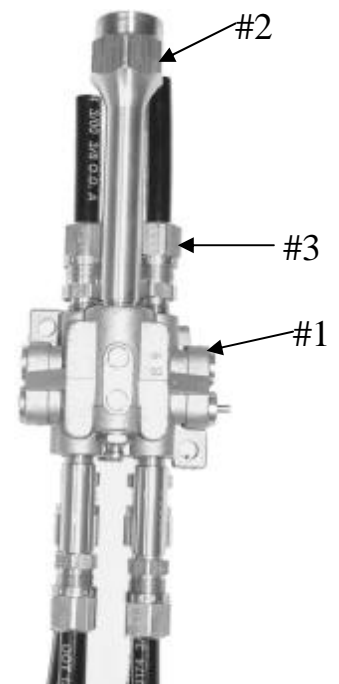

2 Bearing Progressive Distribution Block Kit Part #PB-2K

Consisting of:

- 1 – 4 port Progressive Distribution Block (#1)
- 2 – Horizontal Port Joiners (#2)
- 1 – MD2000 4” block connector [1/2”-1/4”] (#3)
- 4 – 3/8” O.D. tubing connectors (#4)
- 1 – 10mm zirk fitting (#5)

3 Bearing Progressive Distribution Block Kit Part #PB-3K

Consisting of:

- 1 – 6 port Progressive Distribution Block (#1)
- 1 – Horizontal Port Joiners (#2)
- 2 – Vertical Port Joiners (#3)
- 1 – MD2000 4” block connector [1/2”-1/4”] (#4)
- 6 – 3/8” O.D. tubing connectors (#5)
- 1 – 10mm zirk fitting (#6)

4 Bearing Progressive Distribution Block Kit Part #PB-4K

Consisting of:

- 1 – 4 port Progressive Distribution Block (#1)
- 1 – MD2000 4” block connector [1/2”-1/4”] (#2)
- 8 – 3/8” O.D. tubing connectors (#3)
- 1 – 10mm zirk fitting (#4)

6 Bearing Progressive Distribution Block Kit Part #PB-6K

Consisting of:

- 1 – 6 port Progressive Distribution Block (#1)
- 1 – MD2000 4” block connector [1/2”-1/4”] (#2)
- 12 – 3/8” O.D. tubing connectors (#3)
- 2 – 1-1/4” long 1/8” NPT extension (#4)
- 1 – 10mm zirk fitting (#5)