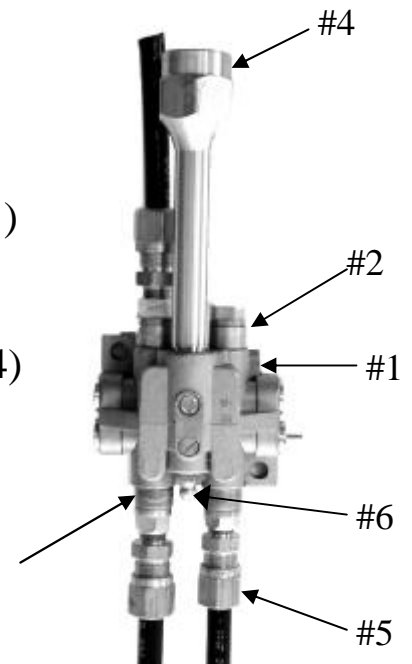

2 Bearing Progressive Distribution Block Kit Part #PB-2K

Consisting of:

- 1 – 4 port Progressive Distribution Block (#1)
- 2 – Horizontal Port Joiners (#2)
- 1 – MD2000 4” block connector [1/2”-1/4”] (#3)
- 4 – 3/8” O.D. tubing connectors (#4)
- 1 – 10mm zirk fitting (#5)

3 Bearing Progressive Distribution Block Kit Part #PB-3K

Consisting of:

- 1 – 6 port Progressive Distribution Block (#1)
- 1 – Horizontal Port Joiners (#2)
- 2 – Vertical Port Joiners (#3)
- 1 – MD2000 4” block connector [1/2”-1/4”] (#4)
- 6 – 3/8” O.D. tubing connectors (#5)
- 1 – 10mm zirk fitting (#6)

4 Bearing Progressive Distribution Block Kit Part #PB-4K

Consisting of:

- 1 – 4 port Progressive Distribution Block (#1)
- 1 – MD2000 4” block connector [1/2”-1/4”] (#2)
- 8 – 3/8” O.D. tubing connectors (#3)
- 1 – 10mm zirk fitting (#4)

6 Bearing Progressive Distribution Block Kit Part #PB-6K

Consisting of:

- 1 – 6 port Progressive Distribution Block (#1)
- 1 – MD2000 4” block connector [1/2”-1/4”] (#2)
- 12 – 3/8” O.D. tubing connectors (#3)
- 2 – 1-1/4” long 1/8” NPT extension (#4)
- 1 – 10mm zirk fitting (#5)