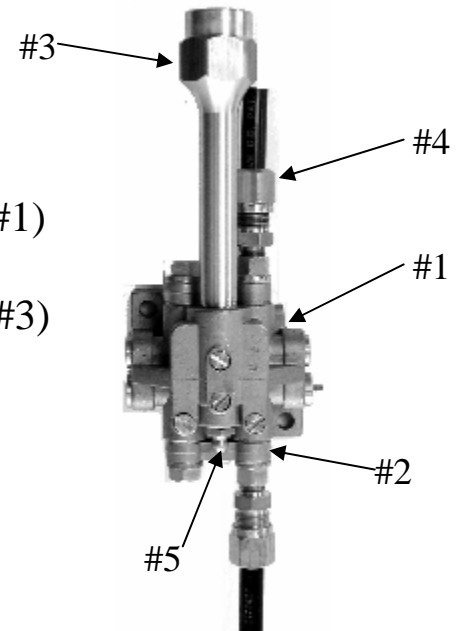

2 Bearing Progressive Distribution Block Kit Part #PB-2K

Consisting of:

- 1 – 4 port Progressive Distribution Block (#1)
- 2 – Horizontal Port Joiners (#2)
- 1 – MD2000 4” block connector [1/2”-1/4”] (#3)
- 4 – 3/8” O.D. tubing connectors (#4)
- 1 – 10mm zirk fitting (#5)

3 Bearing Progressive Distribution Block Kit Part #PB-3K

Consisting of:

- 1 – 6 port Progressive Distribution Block (#1)
- 1 – Horizontal Port Joiners (#2)
- 2 – Vertical Port Joiners (#3)
- 1 – MD2000 4” block connector [1/2”-1/4”] (#4)
- 6 – 3/8” O.D. tubing connectors (#5)
- 1 – 10mm zirk fitting (#6)

4 Bearing Progressive Distribution Block Kit Part #PB-4K

Consisting of:

- 1 – 4 port Progressive Distribution Block (#1)
- 1 – MD2000 4” block connector [1/2”-1/4”] (#2)
- 8 – 3/8” O.D. tubing connectors (#3)
- 1 – 10mm zirk fitting (#4)

6 Bearing Progressive Distribution Block Kit Part #PB-6K

Consisting of:

- 1 – 6 port Progressive Distribution Block (#1)
- 1 – MD2000 4” block connector [1/2”-1/4”] (#2)
- 12 – 3/8” O.D. tubing connectors (#3)
- 2 – 1-1/4” long 1/8” NPT extension (#4)
- 1 – 10mm zirk fitting (#5)