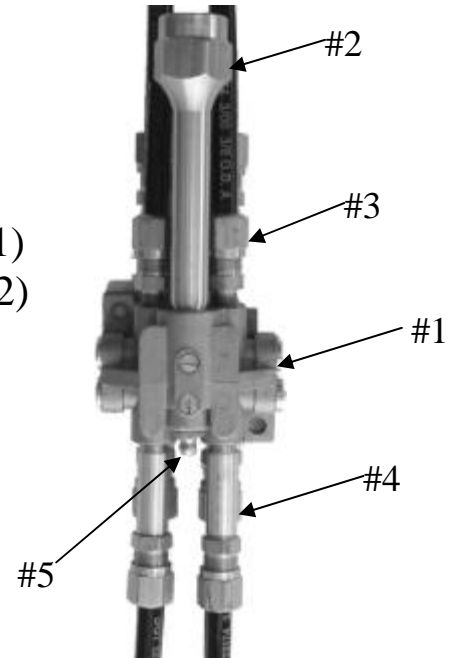

4 Bearing Progressive Distribution Block Kit Part #PB-4K

Consisting of:

- 1 – 4 port Progressive Distribution Block (#1)
- 1 – MD2000 4” block connector [1/2”-1/4”] (#2)
- 8 – 3/8” O.D. tubing connectors (#3)
- 1 – 10mm zirk fitting (#4)

6 Bearing Progressive Distribution Block Kit Part #PB-6K

Consisting of:

- 1 – 6 port Progressive Distribution Block (#1)
- 1 – MD2000 4” block connector [1/2”-1/4”] (#2)
- 12 – 3/8” O.D. tubing connectors (#3)
- 2 – 1-1/4” long 1/8” NPT extension (#4)
- 1 – 10mm zirk fitting (#5)

8 Bearing Progressive Distribution Block Kit Part #PB-8K

Consisting of:

- 1 – 8 port Progressive Distribution Block (#1)
- 1 – MD2000 4” block connector [1/2”-1/4”] (#2)
- 16 – 3/8” O.D. tubing connectors (#3)
- 4 – 1-1/4” long 1/8” NPT extension (#4)
- 1 – 10mm zirk fitting (#5)

Accessories

3/8” O.D. Nylon Tubing

MD2000 series mounting kits:

- c/w: 1 – Mounting Bracket
- 2 – Brass standoffs

MD125 Mounting Kit

MD250 Mounting Kit

MD500 Mounting Kit

- Notes:**
- all pricing in US funds
 - FOB Factory (Vancouver, Canada)
 - Taxes and duties extra
 - Not responsible for consequential damages beyond replacement of product or refund of amount paid