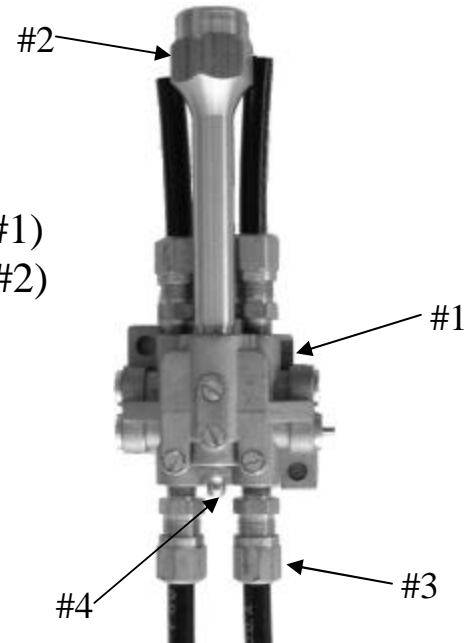

2 Bearing Progressive Distribution Block Kit Part #PB-2K

Consisting of:

- 1 – 4 port Progressive Distribution Block (#1)
- 2 – Horizontal Port Joiners (#2)
- 1 – MD2000 4” block connector [1/2”-1/4”] (#3)
- 4 – 3/8” O.D. tubing connectors (#4)
- 1 – 10mm zirk fitting (#5)

3 Bearing Progressive Distribution Block Kit Part #PB-3K

Consisting of:

- 1 – 6 port Progressive Distribution Block (#1)
- 1 – Horizontal Port Joiners (#2)
- 2 – Vertical Port Joiners (#3)
- 1 – MD2000 4” block connector [1/2”-1/4”] (#4)
- 6 – 3/8” O.D. tubing connectors (#5)
- 1 – 10mm zirk fitting (#6)

4 Bearing Progressive Distribution Block Kit Part #PB-4K

Consisting of:

- 1 – 4 port Progressive Distribution Block (#1)
- 1 – MD2000 4” block connector [1/2”-1/4”] (#2)
- 8 – 3/8” O.D. tubing connectors (#3)
- 1 – 10mm zirk fitting (#4)

6 Bearing Progressive Distribution Block Kit Part #PB-6K

Consisting of:

- 1 – 6 port Progressive Distribution Block (#1)
- 1 – MD2000 4” block connector [1/2”-1/4”] (#2)
- 12 – 3/8” O.D. tubing connectors (#3)
- 2 – 1-1/4” long 1/8” NPT extension (#4)
- 1 – 10mm zirk fitting (#5)